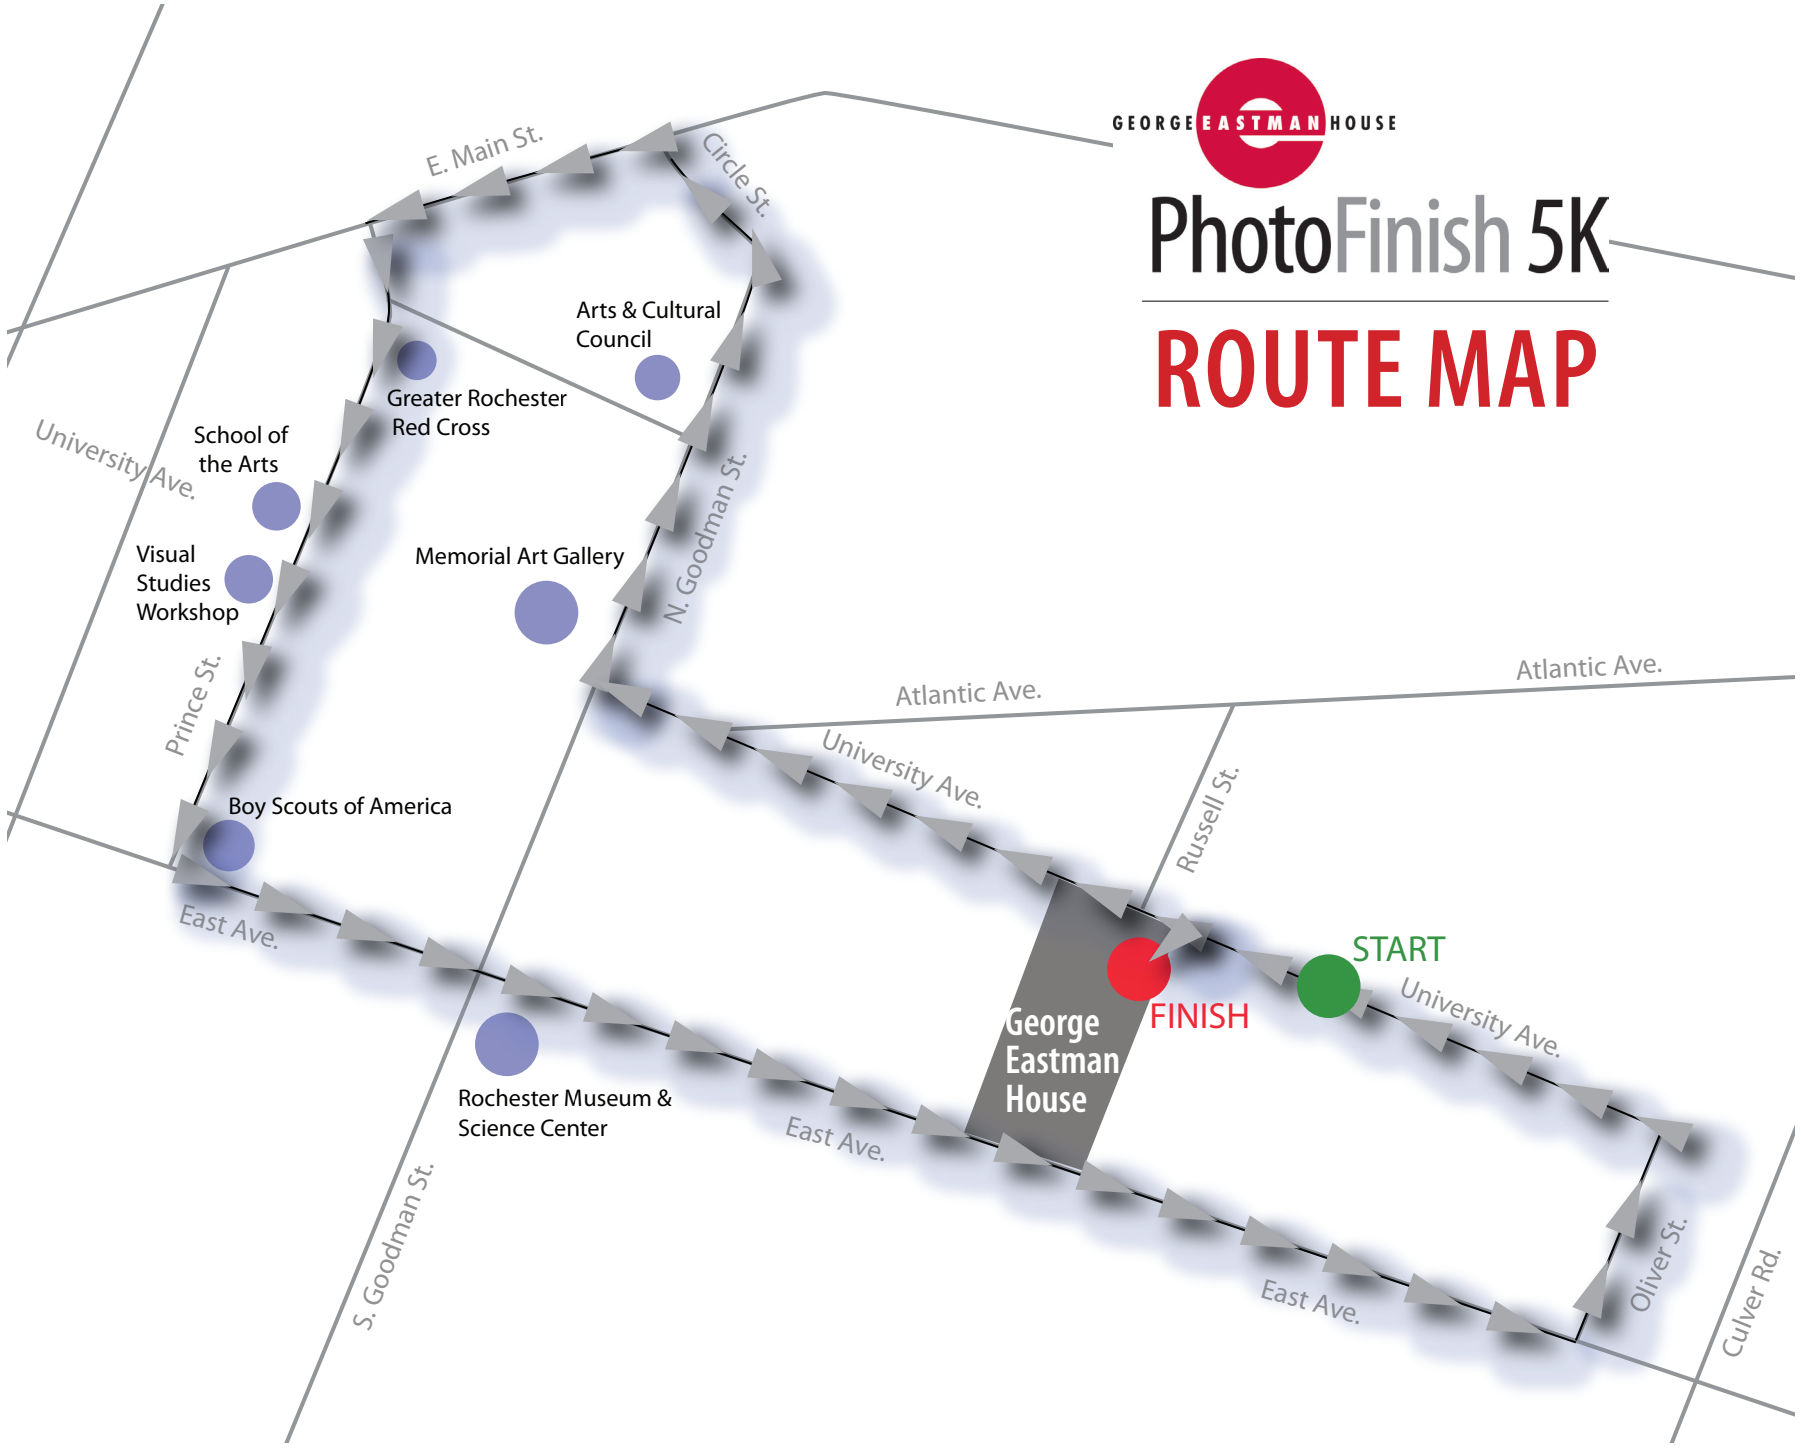

## ROUTE MAP

University Ave.

School of the Arts

Visual Studies Workshop

Prince St.

Boy Scouts of America

East Ave.

S. Goodman St.

Rochester Museum & Science Center

Greater Rochester Red Cross

Memorial Art Gallery

Arts & Cultural Council

Circle St.

N. Goodman St.

E. Main St.

Atlantic Ave.

University Ave.

FINISH

START

George Eastman House

Russell St.

Atlantic Ave.

University Ave.

East Ave.

East Ave.

Oliver St.

Culver Rd.